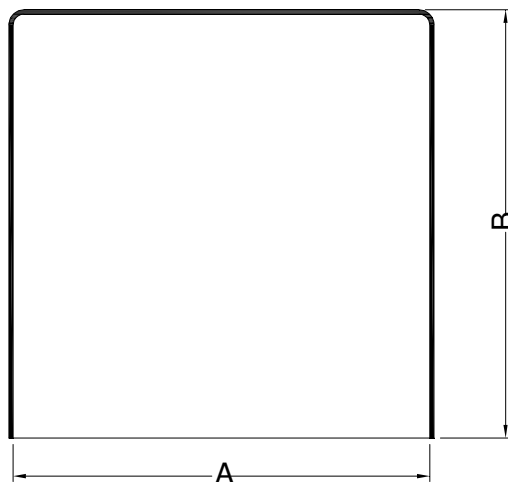

An Industry Leader For
Over 60 Years

Factory 30, 70-72 Cave Hill Road,
Industrial Gardens Estate,
Lilydale, Vic. 3140, Australia.
Ph. 03 9739 5955 Fax. 03 9739 5808.
Web: www.whitehorseindustries.com.au
Email: spinners@whitehorseindustries.com.au

Contact Details.		
Company Name	Contact Name	
Phone Number	Fax Number	
Email Address		
Address	State	Post Code

Spinning Dimensions.					To ensure accurate quoting, please complete all sections						
Material Type				Material Gauge							
Dimension A (mm)			Tolerance		+	-	I/D ☐		O/D ☐		
Dimension B (mm)			Tolerance		+	-					
Center Hole Required?				☐ Yes		☐ No		Hole Size			

Can.

Additional Information. Quantities Required.